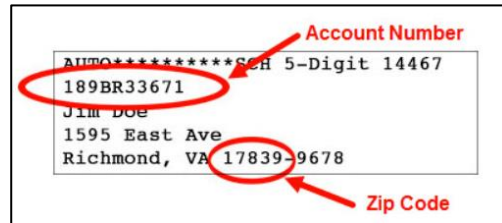

4) Enter your account number and zip code.

- a. Your account number can be found on your mailing label or call the office.
- b. You must use the zip code you subscribed with.
- c. If you can't locate your account number, you can also click the ["DON'T KNOW YOUR ACCOUNT NUMBER"](#) button under the yellow bar and follow the prompts.