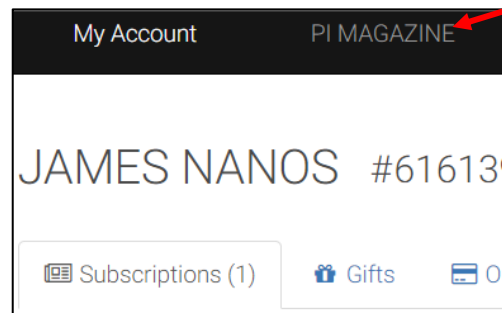

- 3) Click on "DIGITAL ACCESS"

Continued

4) Enter your account number and zip code.

- a. Your account number can be found on your mailing label or call the office.
- b. You must use the zip code you subscribed with.
- c. If you can't locate your account number, you can also click the ["DON'T KNOW YOUR ACCOUNT NUMBER"](#) button under the yellow bar and follow the prompts.

5) After you enter your info, click the yellow **"LOG IN"** bar.

6) Once you're into your account, top of the page, **black bar** you will see **"PI MAGAZINE"** – click this

*This is also where you will see the small **blue "RENEW"** button to renew your subscription on the right side*