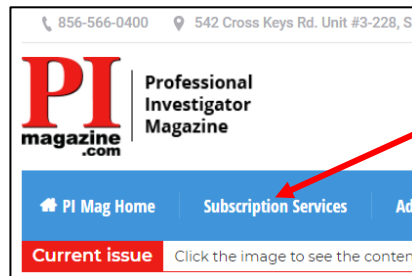

We suggest using Google Chrome or Safari, but this is not required.

To access the digital version of PI MAGAZINE:

- 1) Go to: pimagazine.com
- 2) Hover over "SUBSCRIPTION SERVICES" (blue bar towards top of the page)